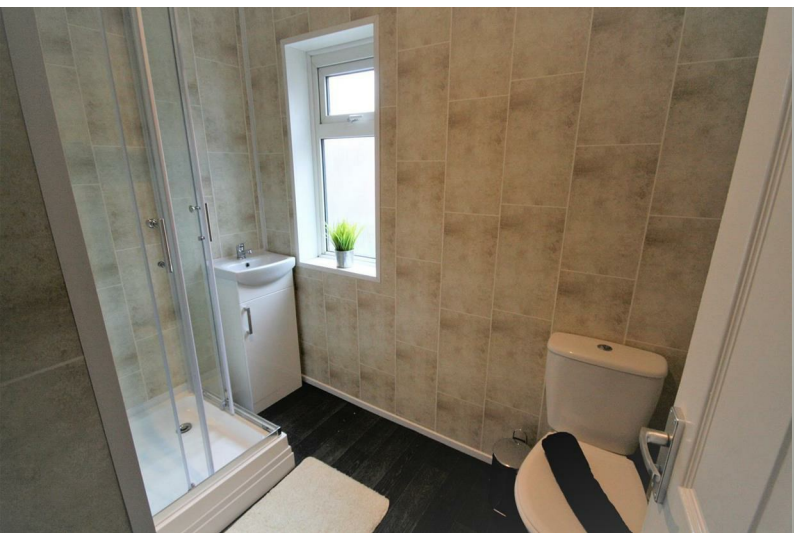

## Room 3, 43 The Twitchell

, Sutton-In-Ashfield, NG17 5DW

£500 Per month